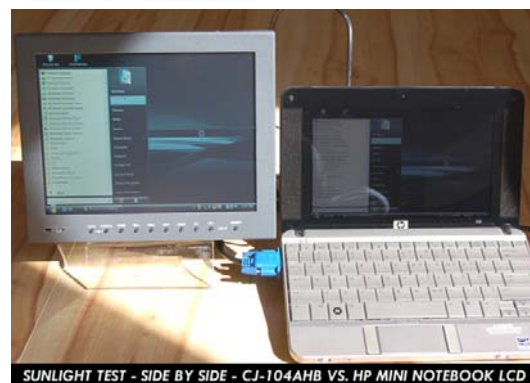

EDN_LCD-CJ-104AHB-RTU : 10.4" High Brightness Sunlight Readable Industrial LCD Monitor With Touch

Overview

The Eden 10.4" industrial touch screen computer monitor is a high brightness sunlight readable VGA touch screen display that is ideal for commercial vehicle PC installations that require a more rugged solution. This monitor is also ideal for industrial computing applications such as factory use, automation and other industrial uses.

The Eden Industrial 10.4" High Brightness Sunlight Readable Touchscreen Display features an 800nit LED backlit panel to enable sunlight and daylight readability. LED backlighting technology provides superior results compared to traditional CFL backlighting and features lower power consumption and heat generation.

Not only is the Eden Industrial 10.4" High Brightness Sunlight Readable Touchscreen Display one of the most affordable compact vehicle mount touch screen LCD monitors on the market but its also one of the thinnest and lightest!

The display also features a composite video and audio input and S-VIDEO input for the connection of external video sources such as a camera or DVR system.

SUNLIGHT TEST - SIDE BY SIDE - CJ-104AHB VS. HP MINI NOTEBOOK LCD